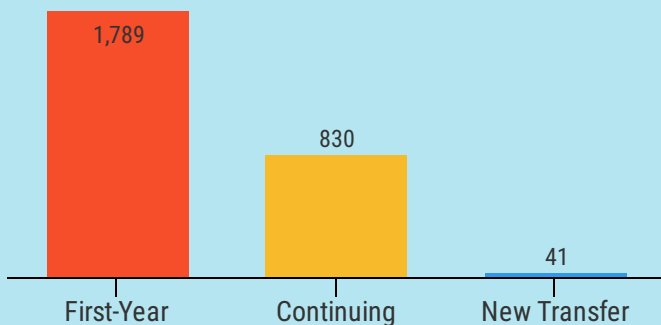

Sierra Terraces 558 (21%)

Valley Terraces 575 (22%)

● Residence Hall
 ● Heritage Apartments
 ● Cathedral/Tenaya
 ● Half Dome
● Sierra Terraces
 ● Valley Terraces

Male 1,232 (46%)

Female 1,428 (64%)

Oldest Student 36
Youngest Student 16
Average Age 18

Student Type

Class Standing