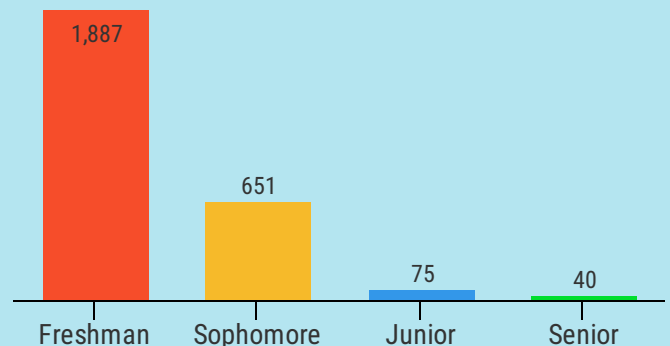

Sierra Terraces 558 (21%)

Valley Terraces 575 (22%)

● Residence Hall
 ● Heritage Apartments
 ● Cathedral/Tenaya
 ● Half Dome
● Sierra Terraces
 ● Valley Terraces

Male 1,232 (46%)

Female 1,428 (64%)

Oldest Student 36
Youngest Student 16
Average Age 18

Student Type

Class Standing