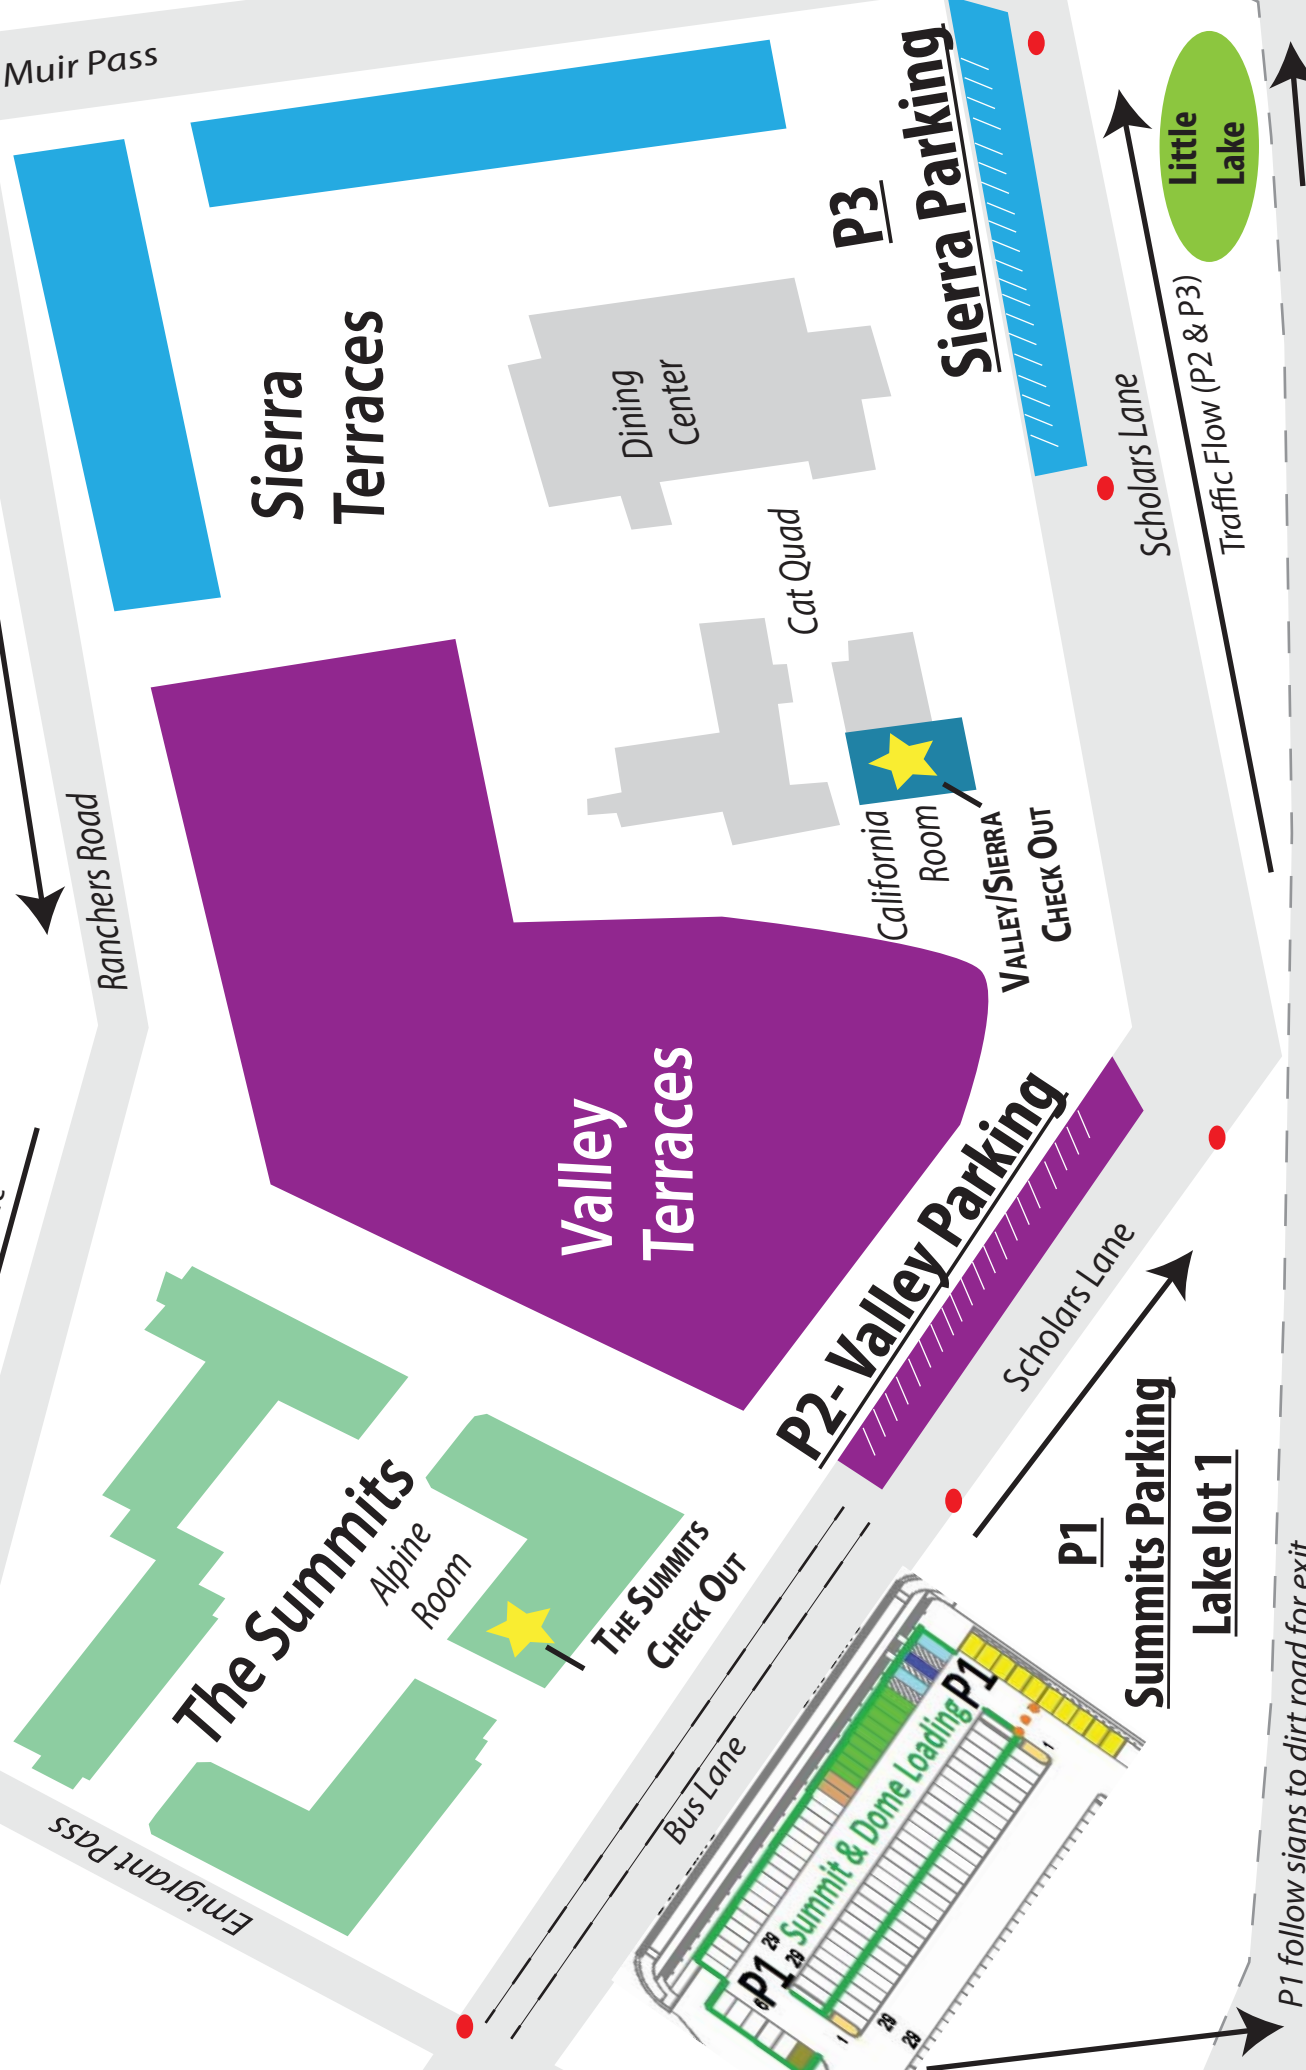

# Move Out Parking Map (May 10-13)

All spaces for 20 minute loading.

- P1 - The Summits (Tenaya, Cathedral, Half Dome)
- P2 - Valley Terraces
- P3 - Sierra Terraces

Traffic Flow - All Traffic

P1 follow signs to dirt road for exit

# Parking Pass

# REB

**The Sierra Terraces**

Place this side on your front, driver side, dashboard facing forward.  
Valid ONLY on Wednesday-Friday (5/10-5/12) from 9am - 5pm and Saturday (5/13) from 1:30pm - 4:30pm