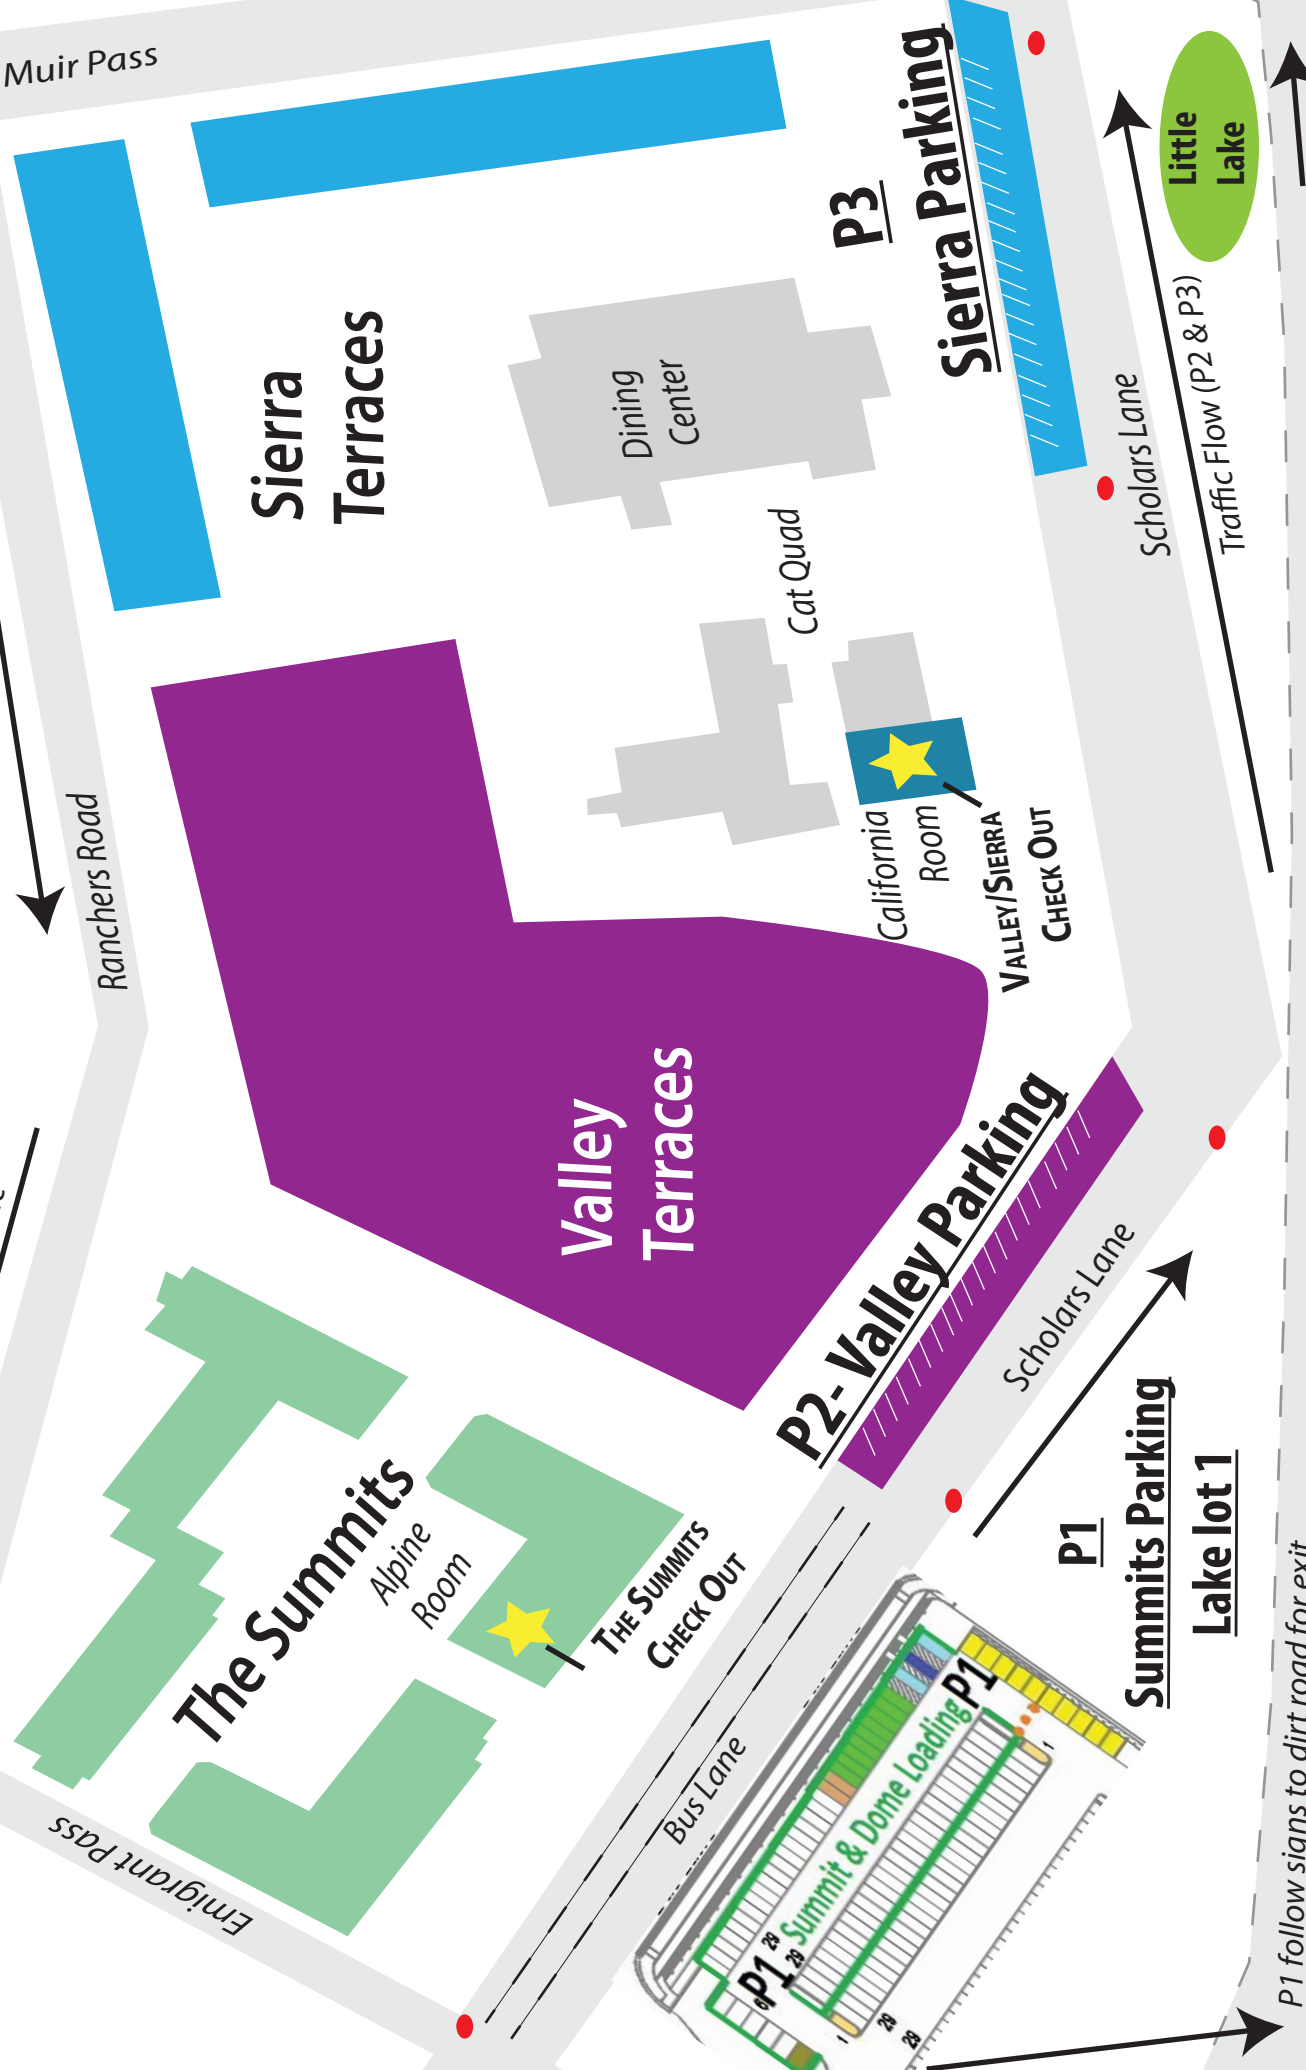

Move Out Parking Map (May 10-13)

All spaces for 20 minute loading.

- P1 - The Summits (Tenaya, Cathedral, Half Dome)
- P2 - Valley Terraces
- P3 - Sierra Terraces

Traffic Flow - All Traffic

P1 follow signs to dirt road for exit

UC MERCED HOUSING AND RESIDENCE LIFE
MOVE OUT
Spring 2017

Parking Pass

RE

The Summits: Tenaya, Cathedral, Half Dome

Place this side on your front, driver side, dashboard facing forward.

Valid ONLY on Wednesday-Friday (5/10-5/12) from 9am - 5pm and Saturday (5/13) from 1:30pm - 4:30pm