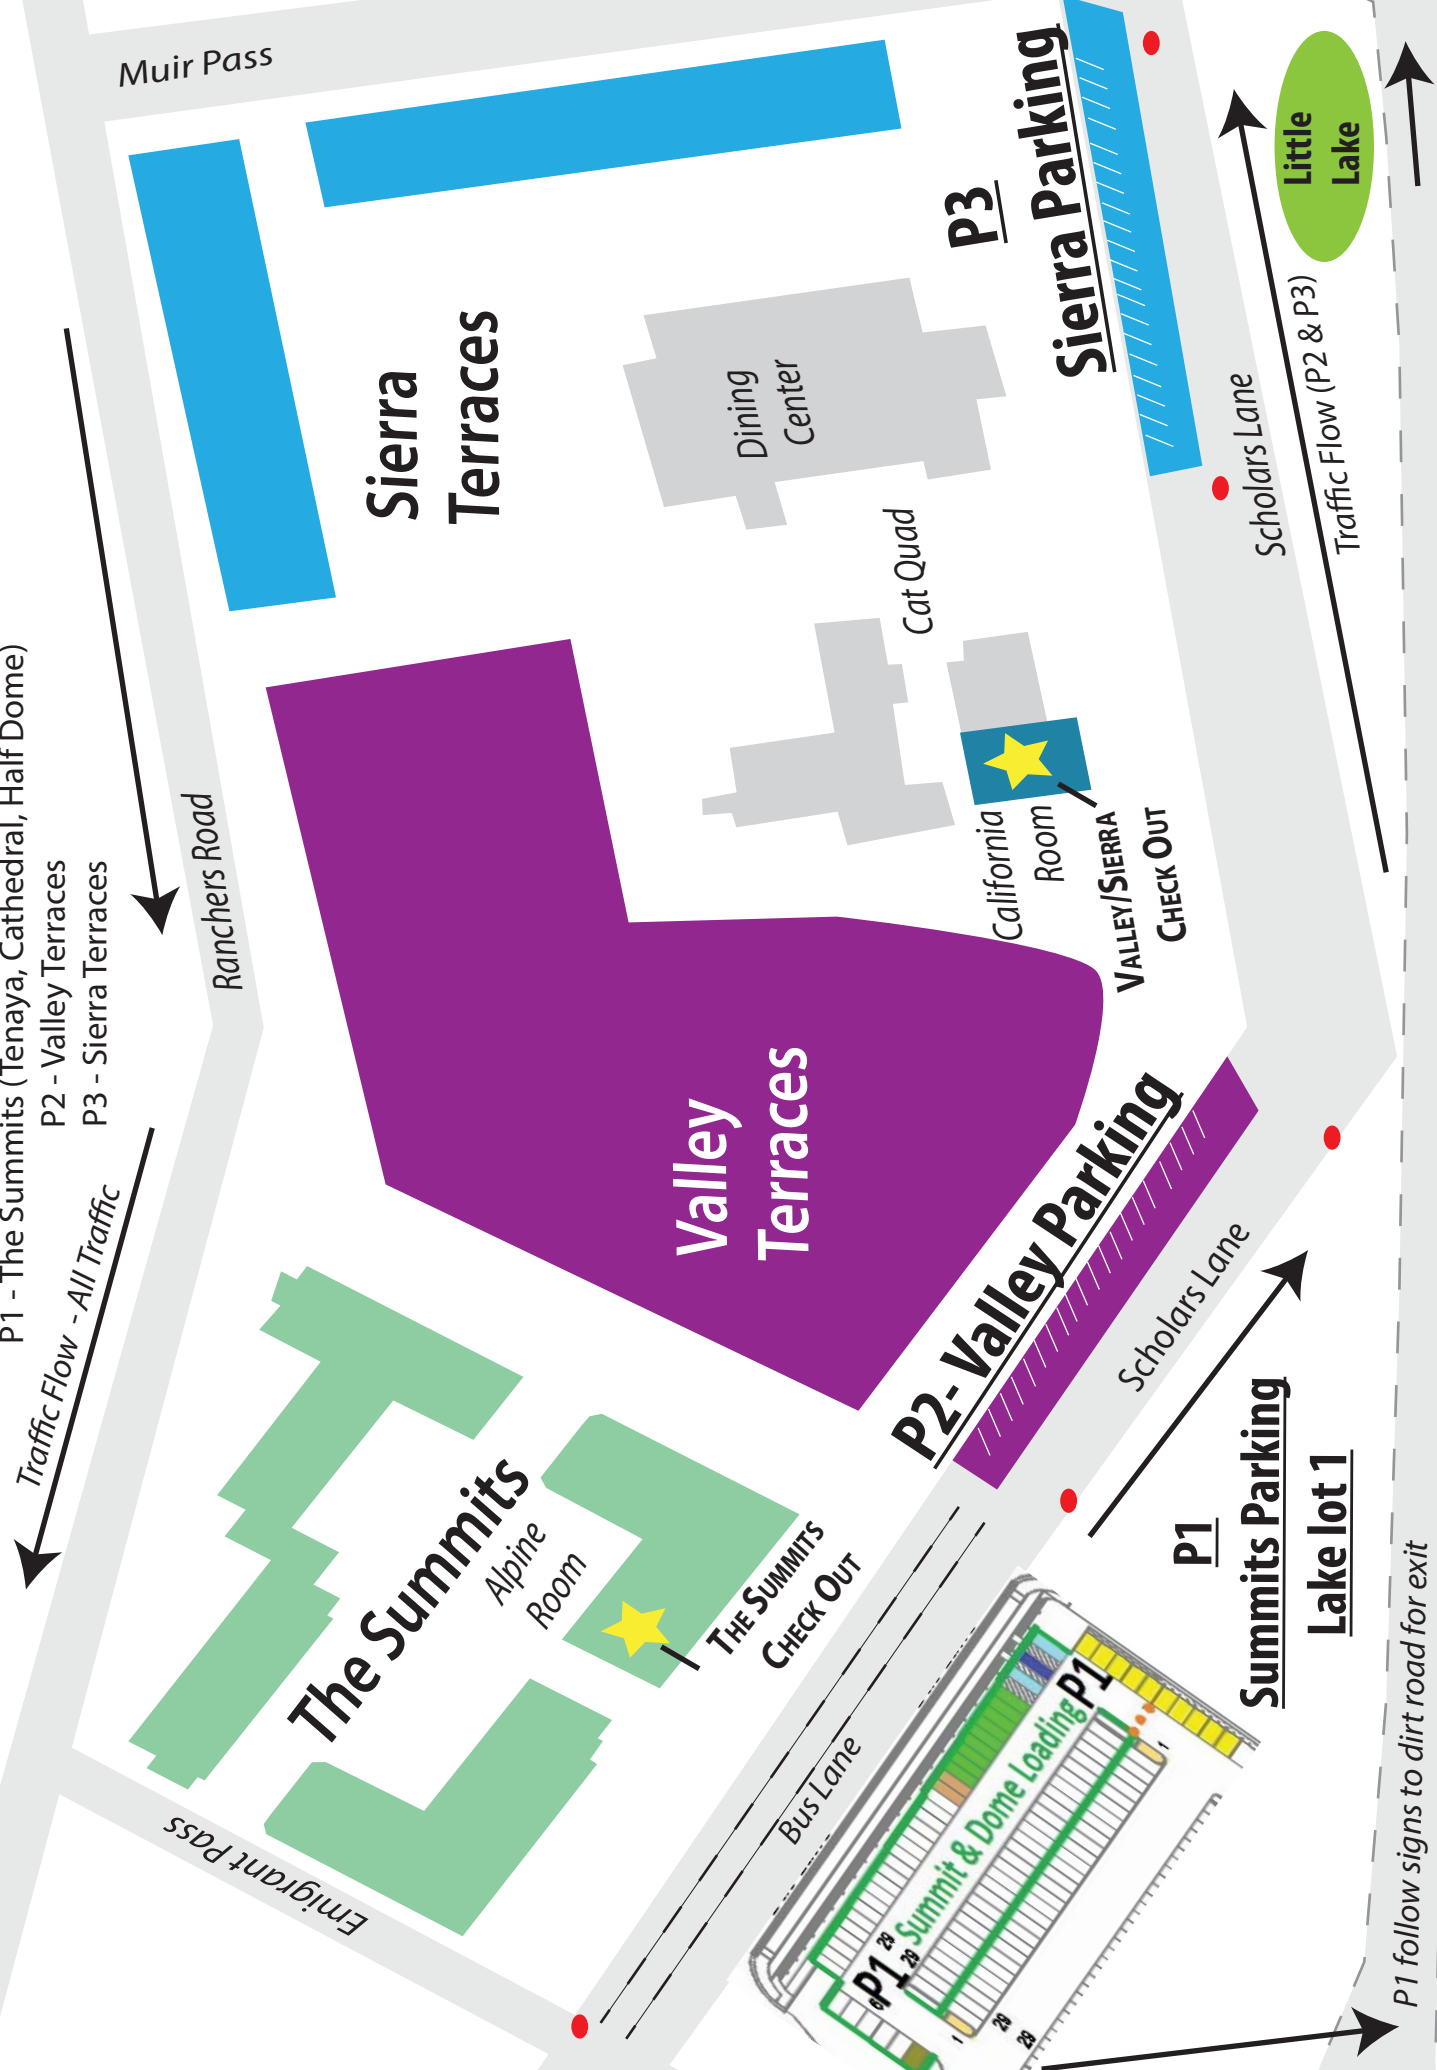

# Move Out Parking Map (May 10-13)

All spaces for 20 minute loading.

- P1 - The Summits (Tenaya, Cathedral, Half Dome)
- P2 - Valley Terraces
- P3 - Sierra Terraces

Traffic Flow - All Traffic

Traffic Flow (P2 & P3)

P1 follow signs to dirt road for exit

UC MERCED HOUSING AND RESIDENCE LIFE  
**MOVE OUT**  
Spring 2017

# Parking Pass

## The Valley Terraces

Place this side on your front, driver side, dashboard facing forward.  
Valid ONLY on Wednesday-Friday (5/10-5/12) from 9am - 5pm and Saturday (5/13) from 1:30pm - 4:30pm