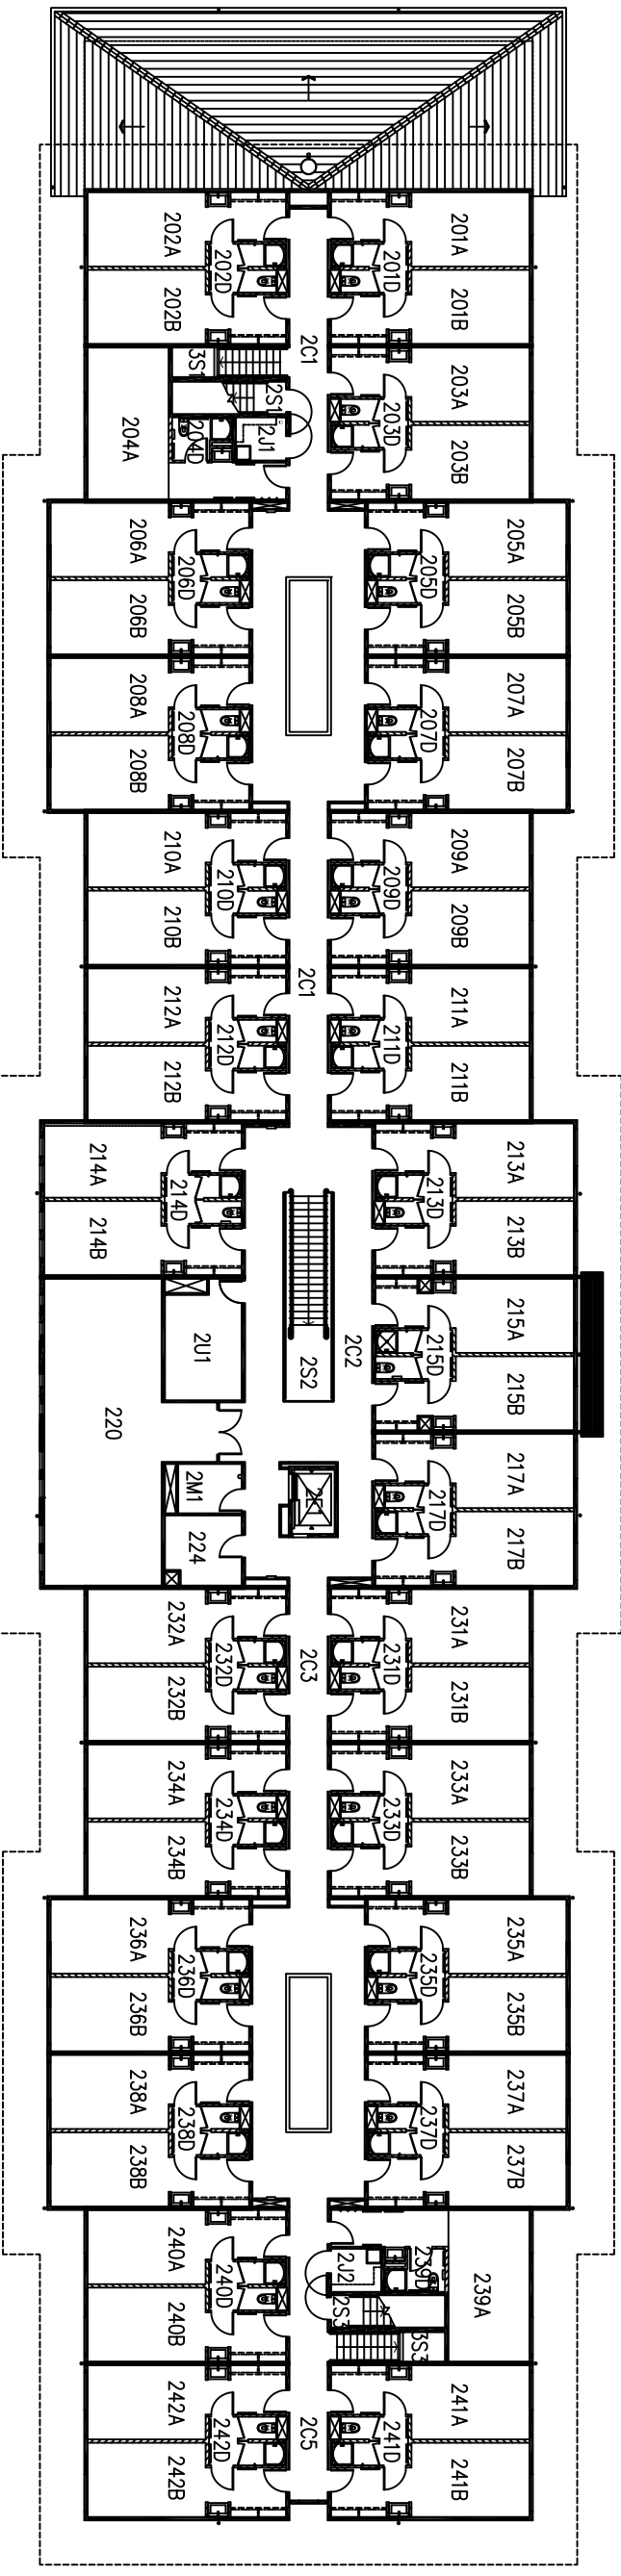

Tuolumne (Building 1)-First Floor

Tuolumne (Building 1)-Second Floor

Drawing Title

1st & 2nd
Floor

Drawing Number:

21

Building Number:

0213

Drawn By: Min Jiana

Revision Date: 3/21/2008

Plot Date: 03/21/2008

Scale: 1" = 25'-0"

Key Plan: