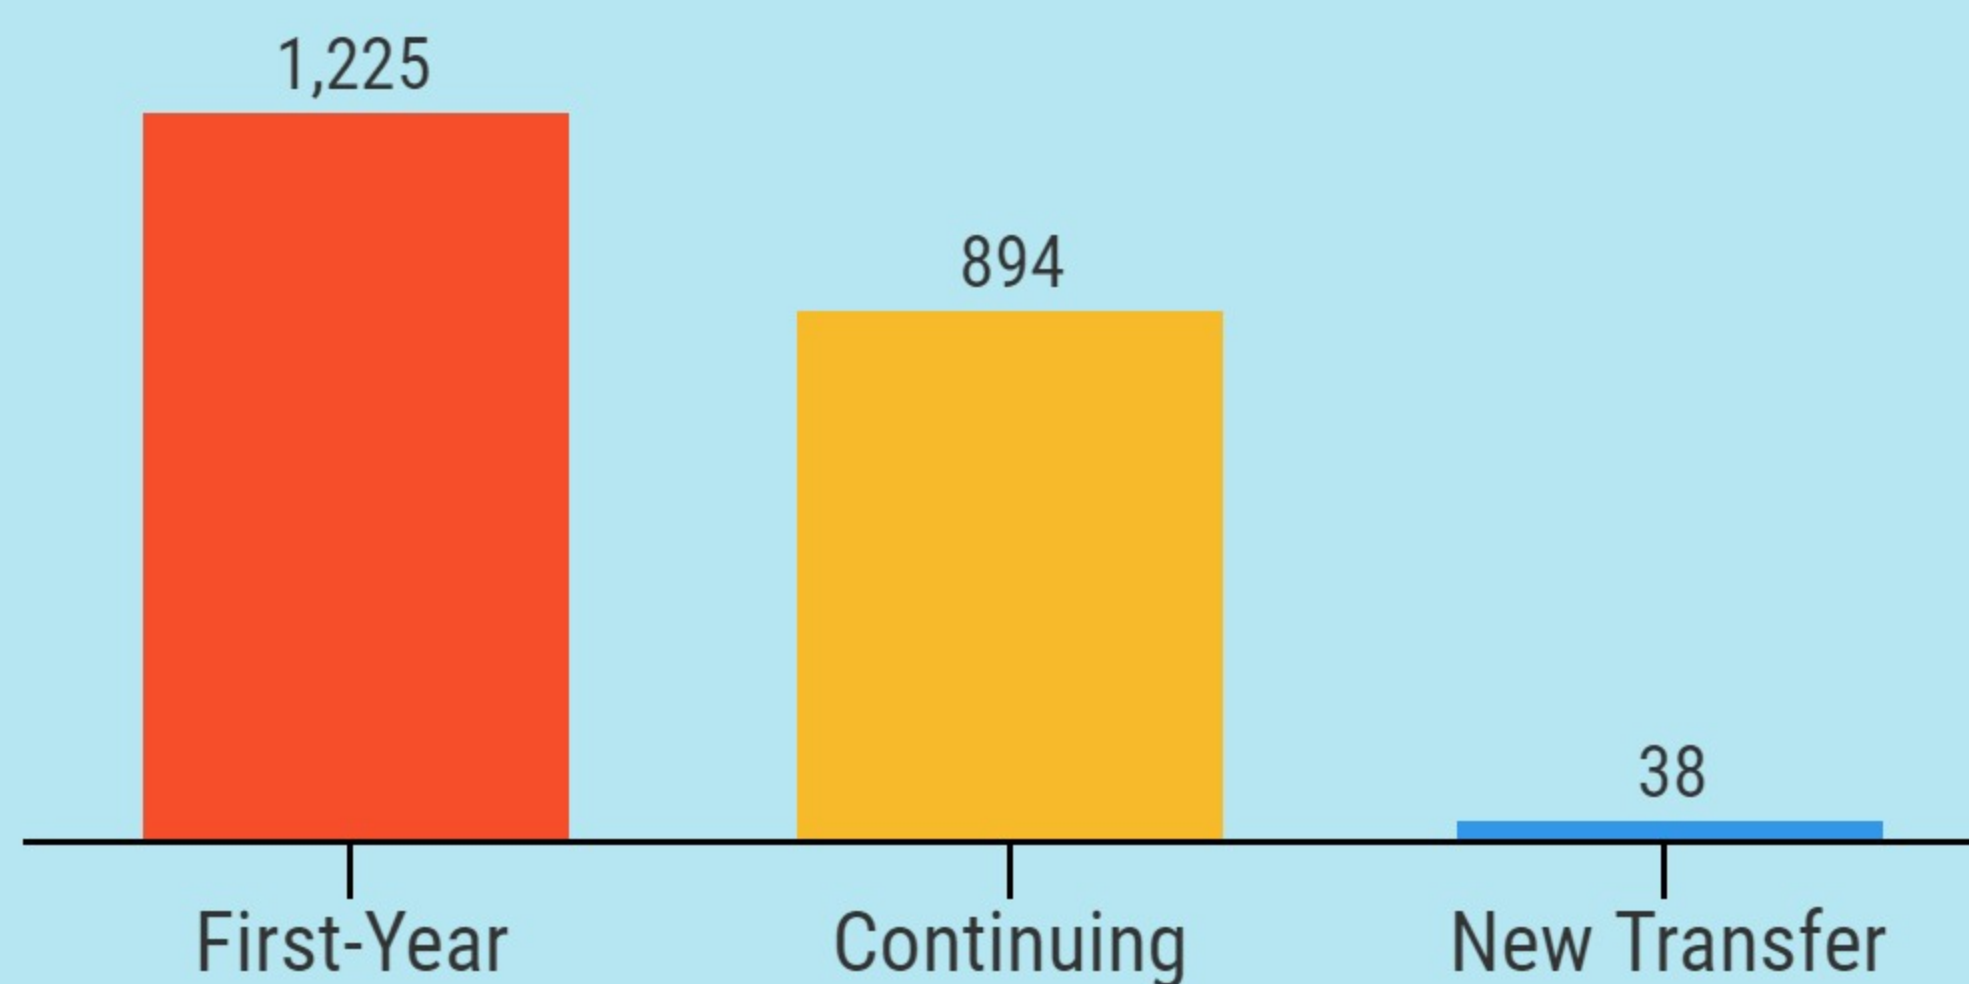

# On-Campus Census 2014-2015

As of September 15, 2014. For questions contact [jmellen@ucmerced.edu](mailto:jmellen@ucmerced.edu).

**Total Residents 2,157**

- Cathedral/Tenaya** 439 (20%)
- Half Dome** 529 (26%)
- Sierra Terraces** 588 (27%)
- Valley Terraces** 601 (28%)

- Cathedral/Tenaya
- Half Dome
- Sierra Terraces
- Valley Terraces

**Male** 985 (45%)  
**Female** 1,163 (54%)

**Oldest Student 47**  
**Youngest Student 17**  
**Average Age 19**

**Student Type**