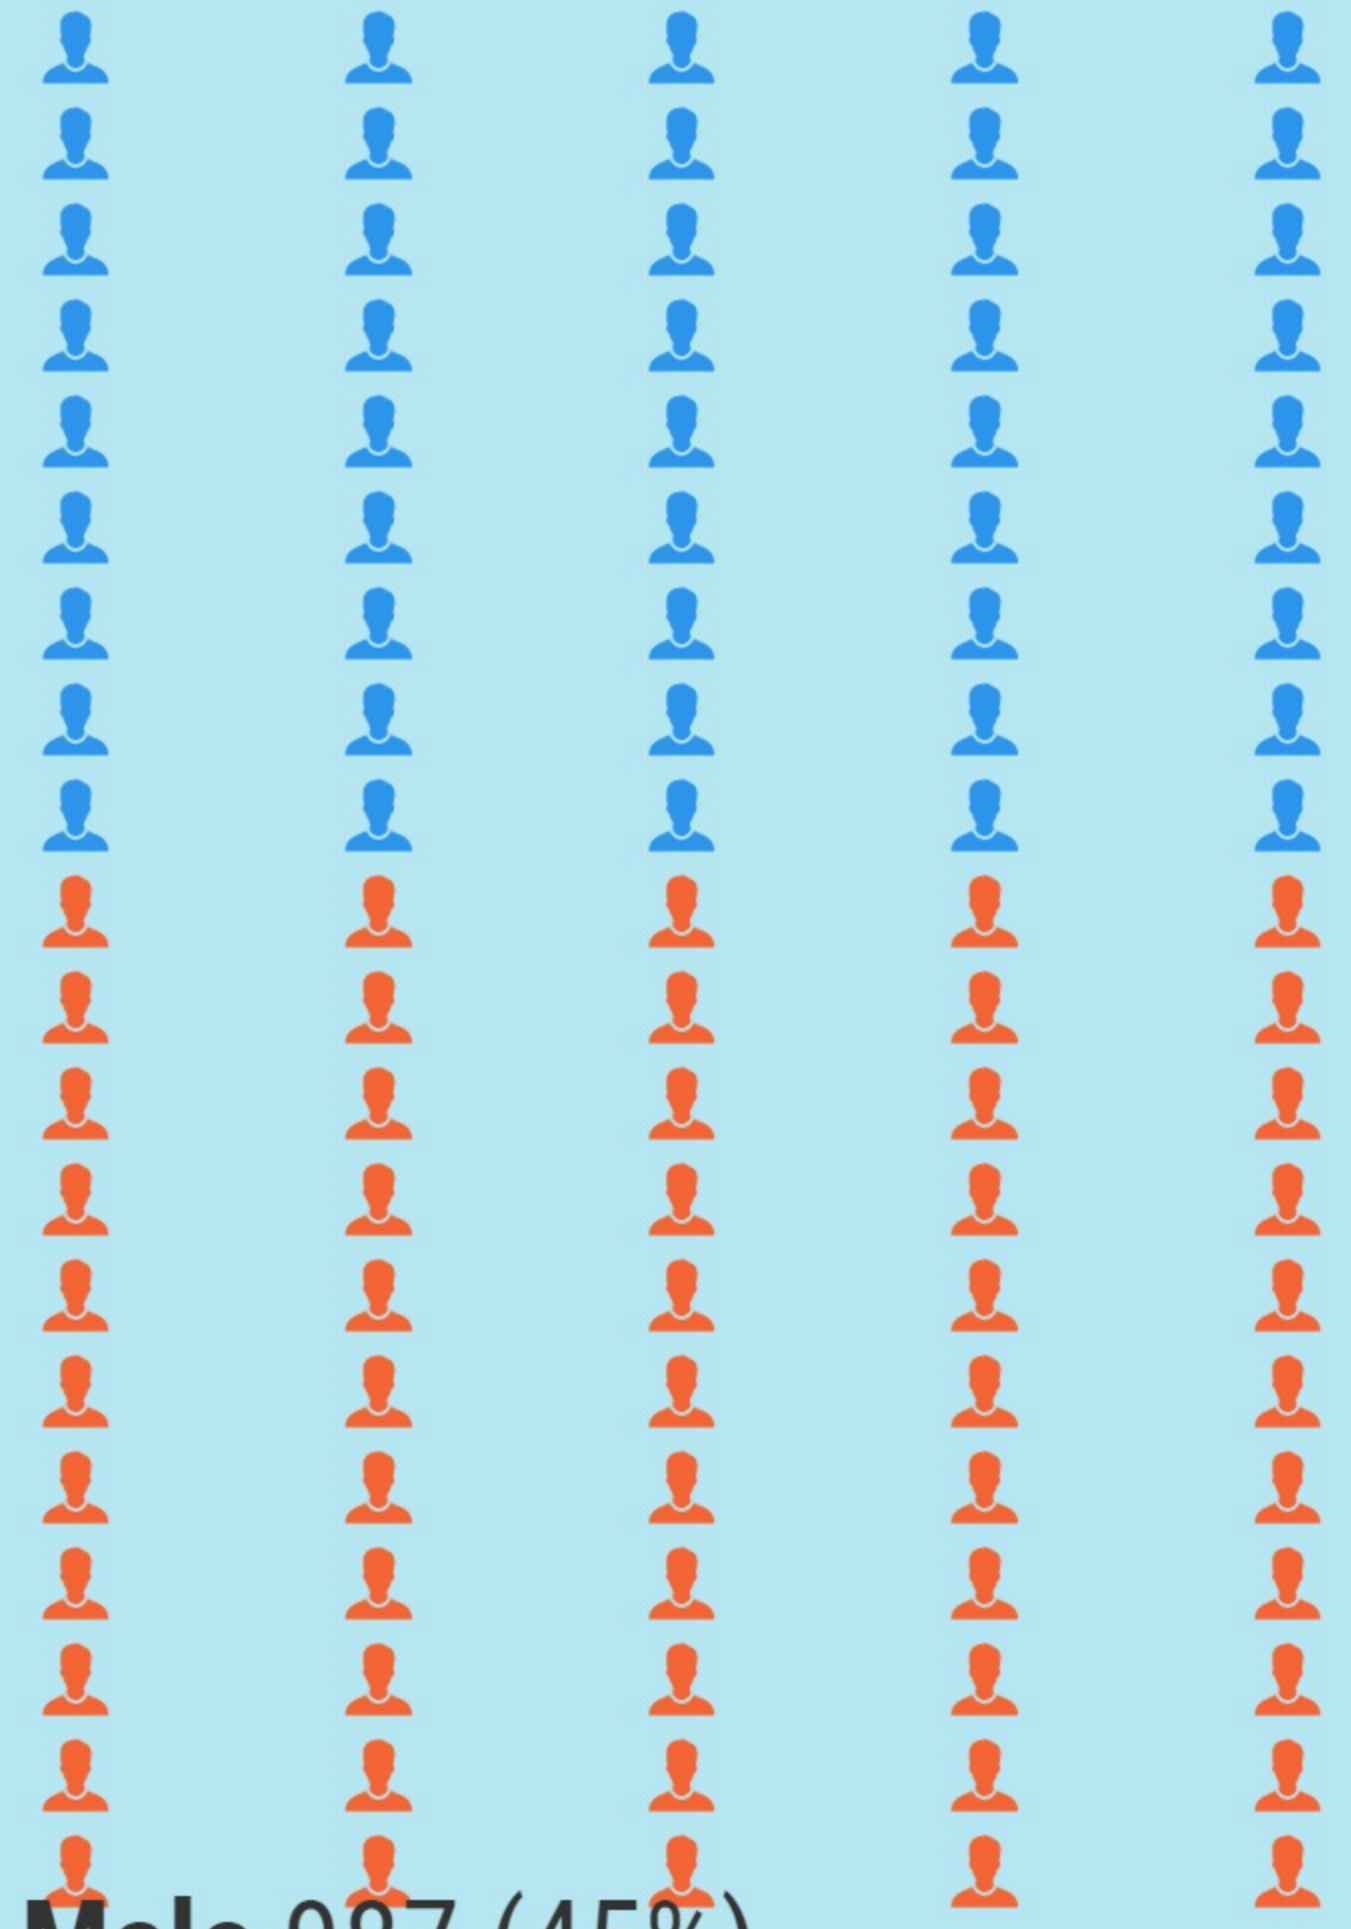

# On-Campus Census 2015-2016

As of September 15, 2015. For questions contact [jmellen@ucmerced.edu](mailto:jmellen@ucmerced.edu).

**Total Residents 2,187**

**Cathedral/Tenaya 433 (20%)**  
**Half Dome 583 (27%)**  
**Sierra Terraces 570 (26%)**  
**Valley Terraces 572 (26%)**

● Cathedral/Tenaya    ● Half Dome  
● Sierra Terraces    ● Valley Terraces

**Male 987 (45%)**  
**Female 1,185 (54%)**

**Oldest Student 25**  
**Youngest Student 17**  
**Average Age 19**

**Student Type**