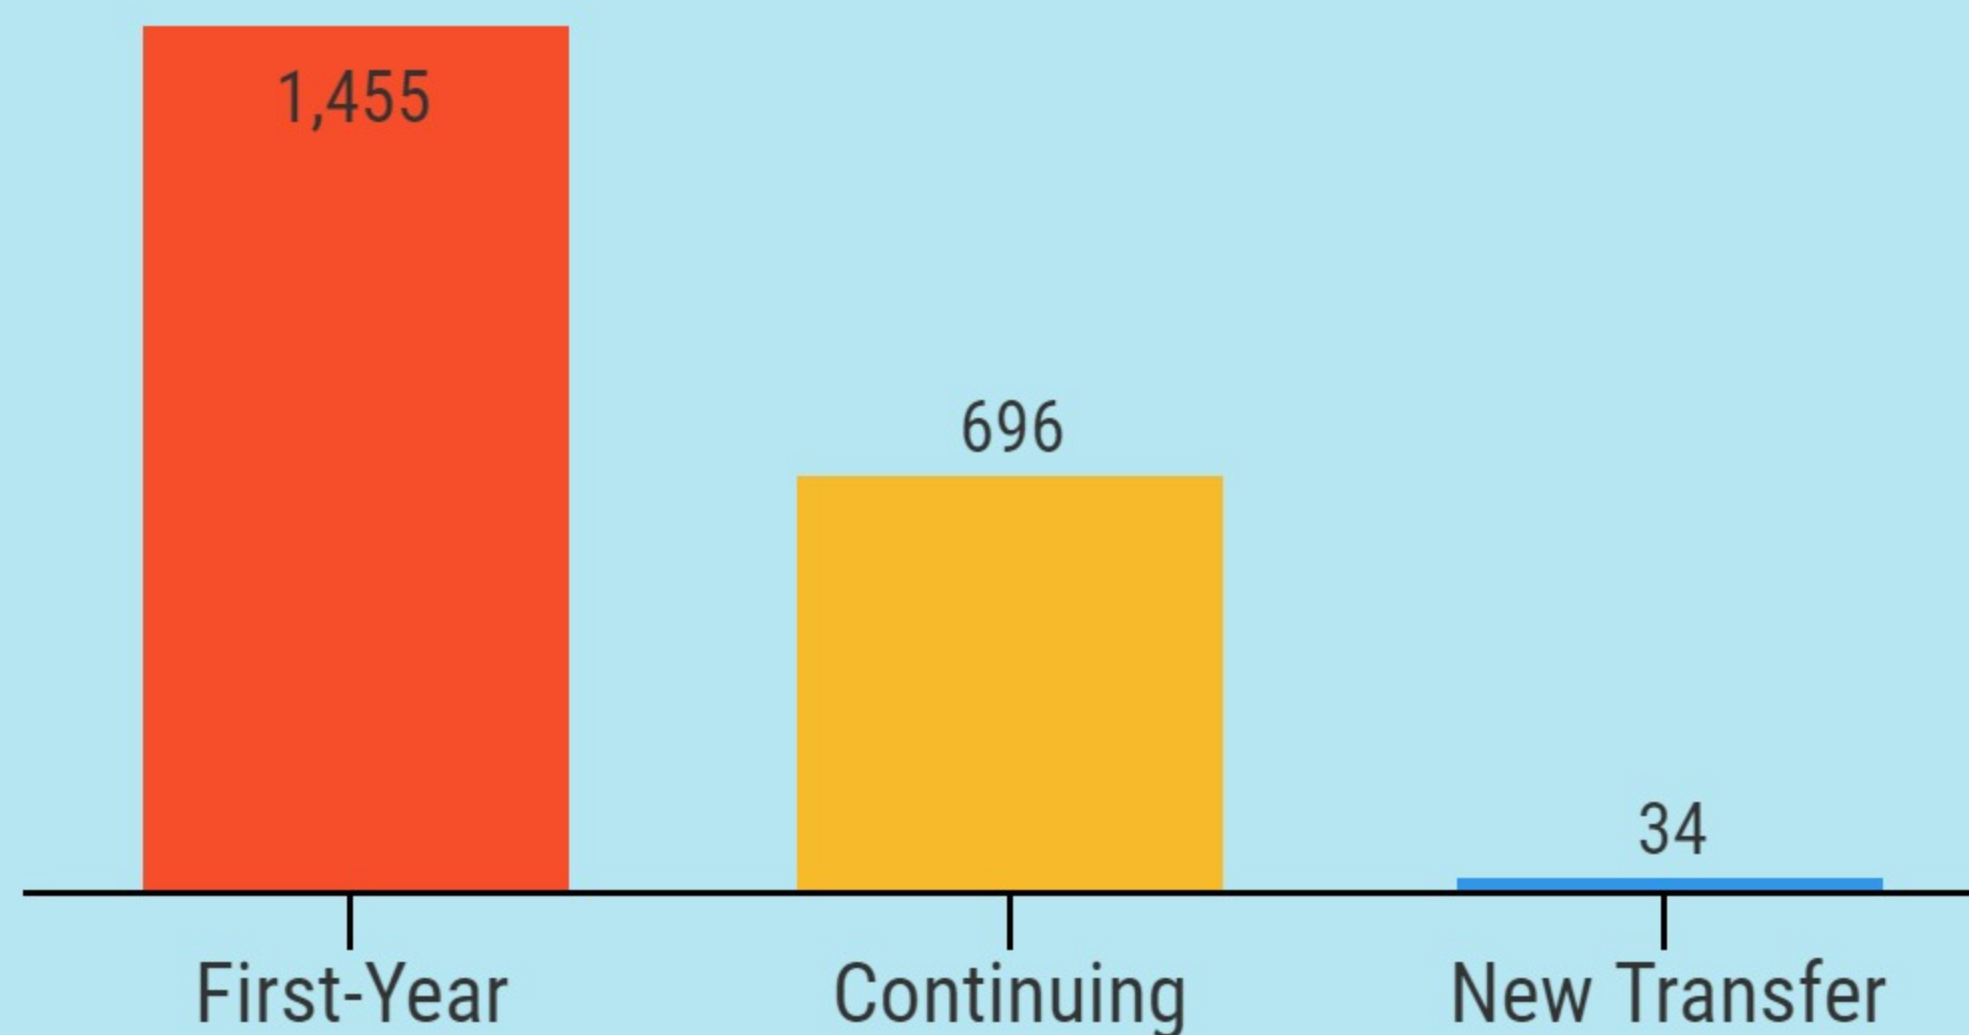

# On-Campus Census 2015-2016

As of September 15, 2015. For questions contact [jmellen@ucmerced.edu](mailto:jmellen@ucmerced.edu).

**Total Residents 2,187**

**Cathedral/Tenaya 433 (20%)**  
**Half Dome 583 (27%)**  
**Sierra Terraces 570 (26%)**  
**Valley Terraces 572 (26%)**

● Cathedral/Tenaya    ● Half Dome  
● Sierra Terraces    ● Valley Terraces

**Male 987 (45%)**  
**Female 1,185 (54%)**

**Oldest Student 25**  
**Youngest Student 17**  
**Average Age 19**

**Student Type**